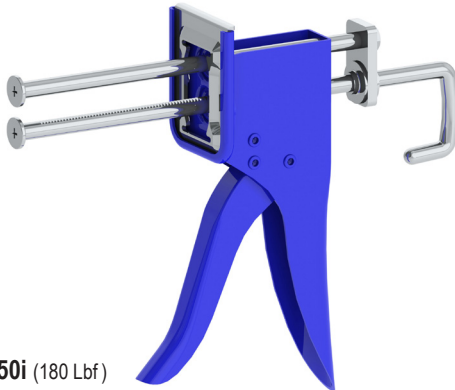

50ML MANUAL MULTI-COMPONENT CARTRIDGE GUN - 1:1 & 2:1 MIX RATIOS

Bulletin 302B

The Best Just Keeps Gettin' Better!®

✓Bulk ✓Sausage ✓Cartridge ✓Multi-Component ✓Accessories

S12T50i (325 Lbf)

Model S12T50I

- Smooth control with power due to the smooth rod gripping plate design
- Dispenses 1:1 & 2:1 mix ratio 50ml twin cartridges with square flange base.
- 12:1 mechanical advantage.
- Comfortable molded plastic handle and barrel. Breech load style.

R6T50i (180 Lbf)

Model R6T50I

- Low cost ratchet tool for moderate use applications.
- Dispenses 1:1 and 2:1 mix ratio 50ml cartridges with square flange base.
- Includes retainers to hold cartridges securely in place.
- 6:1 Mechanical Advantage Drive.
- All steel construction. Built-in ladder hook pull.

1:1 RATIO

2:1 RATIO

chemical-concepts.com

800.220.1966

410 Pike Road • Huntingdon Valley, PA 19006

871-1 (140 Lbf)

Model R6T50I

- Legendary ratchet style tool.
- Compact and light weight
- Dispenses 1:1 and 2:1 mix ratio 50ml cartridges with square flange base.