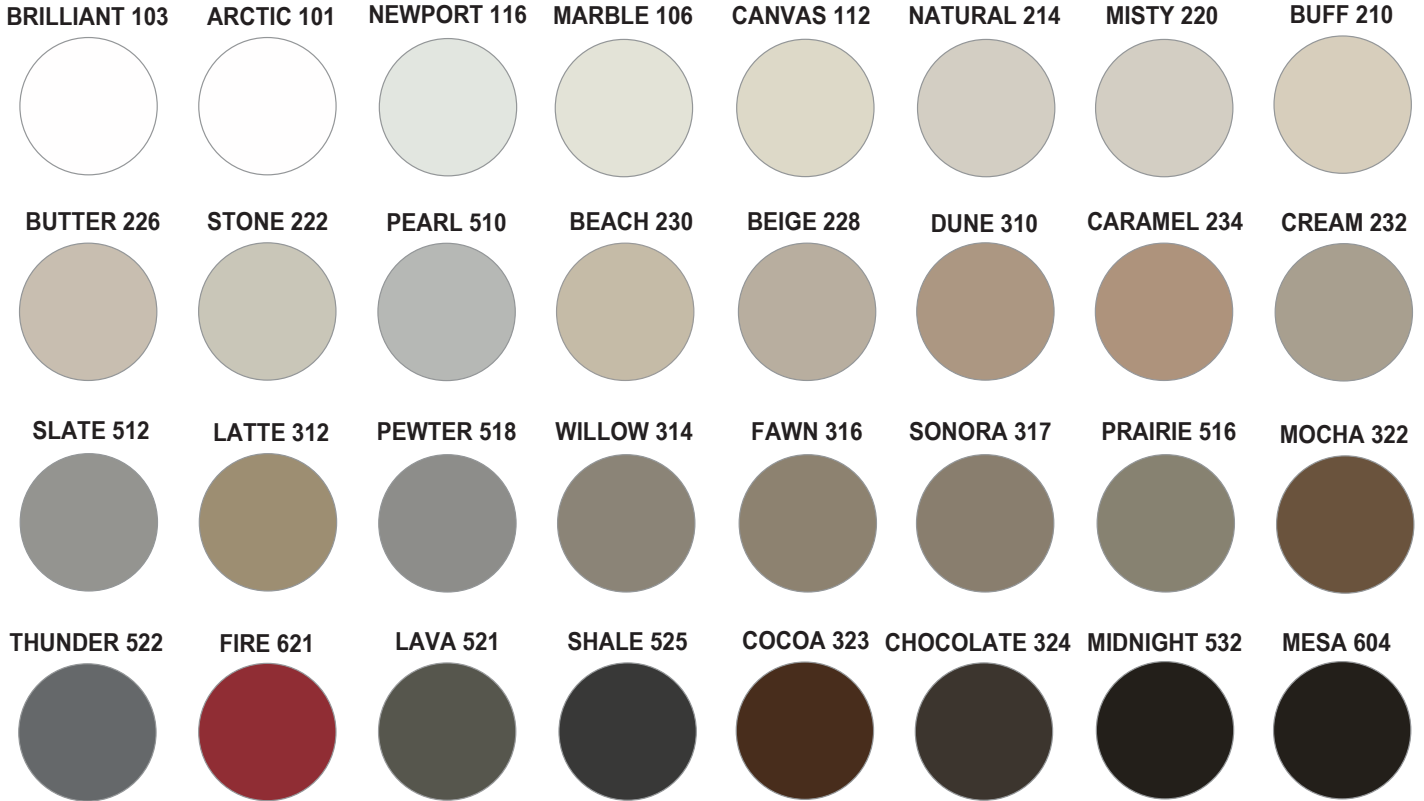

# Stone Seam™

Knife Grade adhesive with a game-changing color matching system.

## SEE THE DIFFERENCE

Better UV resistance, exterior performance and less yellowing than leading brand!

Leading Knife Grade

Chem-Set™ Stone Seam

1 Day in  
UV Chamber

1 Week in  
UV Chamber

# COLOR REFERENCE CHART

## STONE SEAM COLORING PASTE

Available in  
 Mini Pouches (300 ml)  
 Power Pouches (1L)  
 Master Pouches (3L)

Product	Description
Trial Kit*	Includes: 1-liter pouch, 2oz hardener, (3) 2oz pigments (Arctic, Natural & Midnight), (10) mixing cups & mixing sticks
Mini Pouch*	Includes: 300 ml pouch, 2 oz hardener, (5) mixing cups & mixing sticks
Power Pouch*	Includes: 1-liter pouch, 2 oz hardener, (10) mixing cups & mixing sticks
Master Pouch*	Includes: 3-liter pouch, 4 oz hardener, (10) mixing cups & mixing sticks
Power Pack*	Includes: (10) 1-liter pouch kits, (10) 2 oz hardener, (100) mixing cups & mixing sticks
Master Pack*	Includes: (5) 3-liter pouch kits, (5) 4 oz hardener, (50) mixing cups & mixing sticks
Stone Seam Tape	Stone Seam Tape: 1" x 200'
10 Color Kit - 2 oz Coloring Pastes	Includes: Arctic, Marble, Pearl, Buff, Beige, Dune, Cocoa, Chocolate, Shale, Midnight
32 Color Kit - 2 oz Coloring Pastes	Includes: Arctic, Brilliant, Newport, Ice, Marble, Canvas, Natural, Misty, Butter, Stone, Pearl, Beach, Buff, Beige, Dune, Caramel, Cream, Slate, Latte, Pewter, Willow, Fawn, Sonora, Prairie, Mocha, Thunder, Lava, Cocoa, Chocolate, Shale, Midnight, Mesa, & hard case
Individual Pigments	2 oz pump bottle
Extra Hardener 2 oz	2 oz hardener
Extra Hardener 4 oz	4 oz hardener
Color Master CM200 Kit	Includes: CM200 Bluetooth scanner, color chips, charger, & hard case