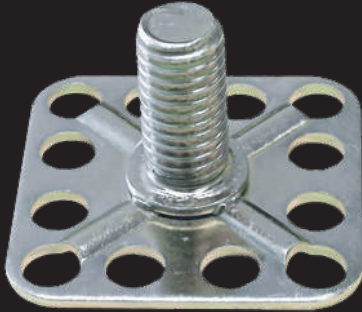

M1-RB19

M1-RB38

M1-SB50

M1-RB23

M1-RB50

M1-RB76

Common Materials

SS

(SS) Stainless Steel

ST

CZP

TZP

YZP

Many other plating options available including RoHS, e-coat & more

Order online at www.chemical-concepts.com or call **1.800.220.1966**