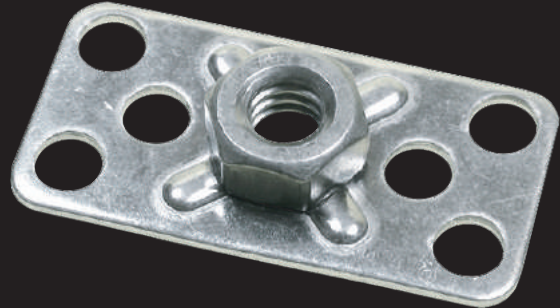

F1-RB32

F1-RB38

F1-T38x15

F1-T38x19

F2-RB19

F2-RB23

F2-RB50

Common Materials

SS

(SS) Stainless Steel

ST

CZP

TZP

YZP

Many other plating options available including RoHS, e-coat & more

Order online at www.chemical-concepts.com or call **1.800.220.1966**