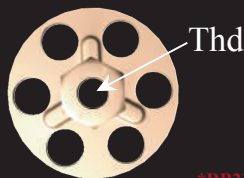

Example Part Number: F2-RB23-1/4-20x0.750" - Female - Round Baseplate 23mm - 1/4-20 Thread x 0.750" Length

Common Threads - Inch

| Thread | 4-40 | 6-32 | 8-32 | 10-24 | 10-32 | 1/4-20 | 1/4-28 | 5/16-18 | 3/8-16 | 7/16-20 | 1/2-13 | 5/8-11 |
|--------|------|------|------|-------|-------|--------|--------|---------|--------|---------|--------|--------|
|--------|------|------|------|-------|-------|--------|--------|---------|--------|---------|--------|--------|

Common Threads - Metric

| Thread | M4 | M5 | M6 | M8 | M10 | M12 |
|--------|----|----|----|----|-----|-----|
|--------|----|----|----|----|-----|-----|

Common Lengths (F2 Only) - Metric

| Lengths | 12mm | 15mm | 16mm | 20mm | 25mm | 35mm | 40mm | 50mm |
|---------|------|------|------|------|------|------|------|------|
|---------|------|------|------|------|------|------|------|------|

*Certain thread sizes are not recommended for all baseplates. Please call or visit www.rotaloc.com for more information.

F1 Side View

BP

Baseplate Size

F1 Top View

*RB23 shown to scale

Thd

Thread

F2 Side View

L

Length

F2 Top View

Thd

Order online at www.chemical-concepts.com or call **1.800.220.1966**

M1-RB19

M1-RB38