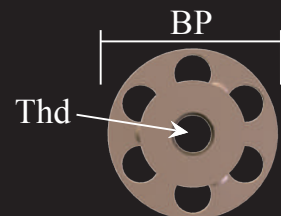

Common Threads - Metric

| Thread | M4 | M5 | M6 | M8 | M10 | M12 |
|--------|----|----|----|----|-----|-----|
|--------|----|----|----|----|-----|-----|

Common Lengths (F2 Only) - Metric

| Lengths | 12mm | 15mm | 16mm | 20mm | 25mm | 35mm | 40mm | 50mm |
|---------|------|------|------|------|------|------|------|------|
|---------|------|------|------|------|------|------|------|------|

*Certain thread sizes are not recommended for all baseplates. Please call or visit www.rotaloc.com for more information.

F1 Side View

BP

Baseplate Size

F1 Top View

*RB23 shown to scale

Thd

Thread

F2 Side View

L

Length

F2 Top View

Thd

Order online at www.chemical-concepts.com or call **1.800.220.1966**

M1-RB19

M1-RB38