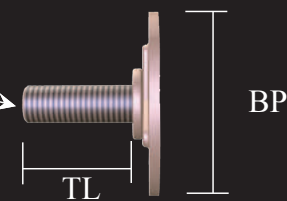

Example Part Number: M1-RB23-1/4-20x0.750" - Male - Round Baseplate 23mm - 1/4-20 Thread x 0.750" Length

Common Threads - Inch

| Thread | 4-40 | 6-32 | 8-32 | 10-24 | 10-32 | 1/4-20 | 1/4-28 | 5/16-18 | 3/8-16 | 7/16-20 | 1/2-13 | 5/8-11 |
|--------|------|------|------|-------|-------|--------|--------|---------|--------|---------|--------|--------|
|--------|------|------|------|-------|-------|--------|--------|---------|--------|---------|--------|--------|

Common Thread Lengths - Inch

| Thread Length | .250" | .375" | .500" | .625" | .750" | .875" | 1.00" | 1.25" | 1.50" | 2.00" | 2.50" | 3.00" |
|---------------|-------|-------|-------|-------|-------|-------|-------|-------|-------|-------|-------|-------|
|---------------|-------|-------|-------|-------|-------|-------|-------|-------|-------|-------|-------|-------|

Common Threads - Metric

| Thread | M4 | M5 | M6 | M8 | M10 | M12 |
|--------|----|----|----|----|-----|-----|
|--------|----|----|----|----|-----|-----|

Common Thread Lengths - Metric

| Thread Length | 12mm | 15mm | 16mm | 20mm | 25mm | 35mm | 40mm | 50mm | 60mm | 75mm |
|---------------|------|------|------|------|------|------|------|------|------|------|
|---------------|------|------|------|------|------|------|------|------|------|------|

*Certain thread sizes are not recommended for all baseplates. Please call or visit www.rotaloc.com for more information.

Top View

Side View

*RB23 shown to scale

| BP | Thd | TL |
|----------------|--------|---------------|
| Baseplate Size | Thread | Thread Length |