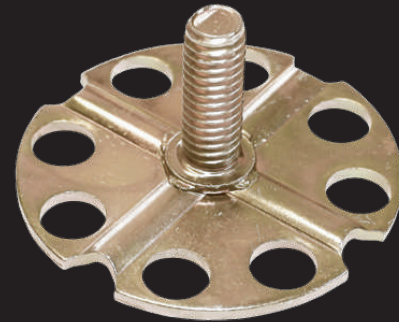

F2 Side View

L

Length

F2 Top View

Thd

Order online at www.chemical-concepts.com or call **1.800.220.1966**

M1-RB19

M1-RB38

M1-SB50

M1-T50x15

M1-RB23

M1-RB50

M1-RB76

Common Materials

SS

(SS) Stainless Steel

*Ask us about additional options

| | | | | | | | | | |
|--------|--------|------|--------|--------|--------|--------|----------|--------|--------|
| SB15 | XB15 | RB16 | RB19 | RB20 | T22x16 | RB23 | T24x11.5 | XB27 | RB27 |
| T28x16 | SB30 | SB32 | RB32 | RB32#4 | T38x11 | T38x15 | T38x19 | RB38 | RB38-B |
| RB38#4 | T40x10 | HP44 | T48x41 | T50x15 | SB50 | RB50 | T54x27 | T76x38 | RB76 |

Example Part Number: M1-RB23-1/4-20x0.750" - Male - Round Baseplate 23mm - 1/4-20 Thread x 0.750" Length

Common Threads - Inch

| Thread | 4-40 | 6-32 | 8-32 | 10-24 | 10-32 | 1/4-20 | 1/4-28 | 5/16-18 | 3/8-16 | 7/16-20 | 1/2-13 | 5/8-11 |
|--------|------|------|------|-------|-------|--------|--------|---------|--------|---------|--------|--------|
|--------|------|------|------|-------|-------|--------|--------|---------|--------|---------|--------|--------|