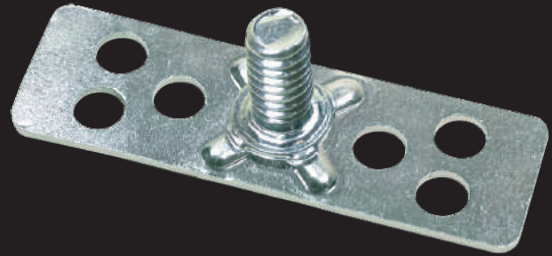

M1-T50x15

M1-RB23