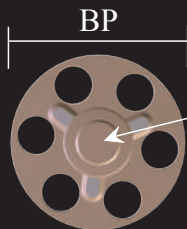

Example Part Number: M1-RB23-1/4-20x0.750" - Male - Round Baseplate 23mm - 1/4-20 Thread x 0.750" Length

Common Threads - Inch

| Thread | 4-40 | 6-32 | 8-32 | 10-24 | 10-32 | 1/4-20 | 1/4-28 | 5/16-18 | 3/8-16 | 7/16-20 | 1/2-13 | 5/8-11 |
|--------|------|------|------|-------|-------|--------|--------|---------|--------|---------|--------|--------|
|--------|------|------|------|-------|-------|--------|--------|---------|--------|---------|--------|--------|

Common Thread Lengths - Inch

| Thread Length | .250" | .375" | .500" | .625" | .750" | .875" | 1.00" | 1.25" | 1.50" | 2.00" | 2.50" | 3.00" |
|---------------|-------|-------|-------|-------|-------|-------|-------|-------|-------|-------|-------|-------|
|---------------|-------|-------|-------|-------|-------|-------|-------|-------|-------|-------|-------|-------|

Common Threads - Metric

| Thread | M4 | M5 | M6 | M8 | M10 | M12 |
|--------|----|----|----|----|-----|-----|
|--------|----|----|----|----|-----|-----|

Common Thread Lengths - Metric

| Thread Length | 12mm | 15mm | 16mm | 20mm | 25mm | 35mm | 40mm | 50mm | 60mm | 75mm |
|---------------|------|------|------|------|------|------|------|------|------|------|
|---------------|------|------|------|------|------|------|------|------|------|------|

*Certain thread sizes are not recommended for all baseplates. Please call or visit www.rotaloc.com for more information.

Top View

Side View

*RB23 shown to scale

| BP | Thd | TL |
|----------------|--------|---------------|
| Baseplate Size | Thread | Thread Length |