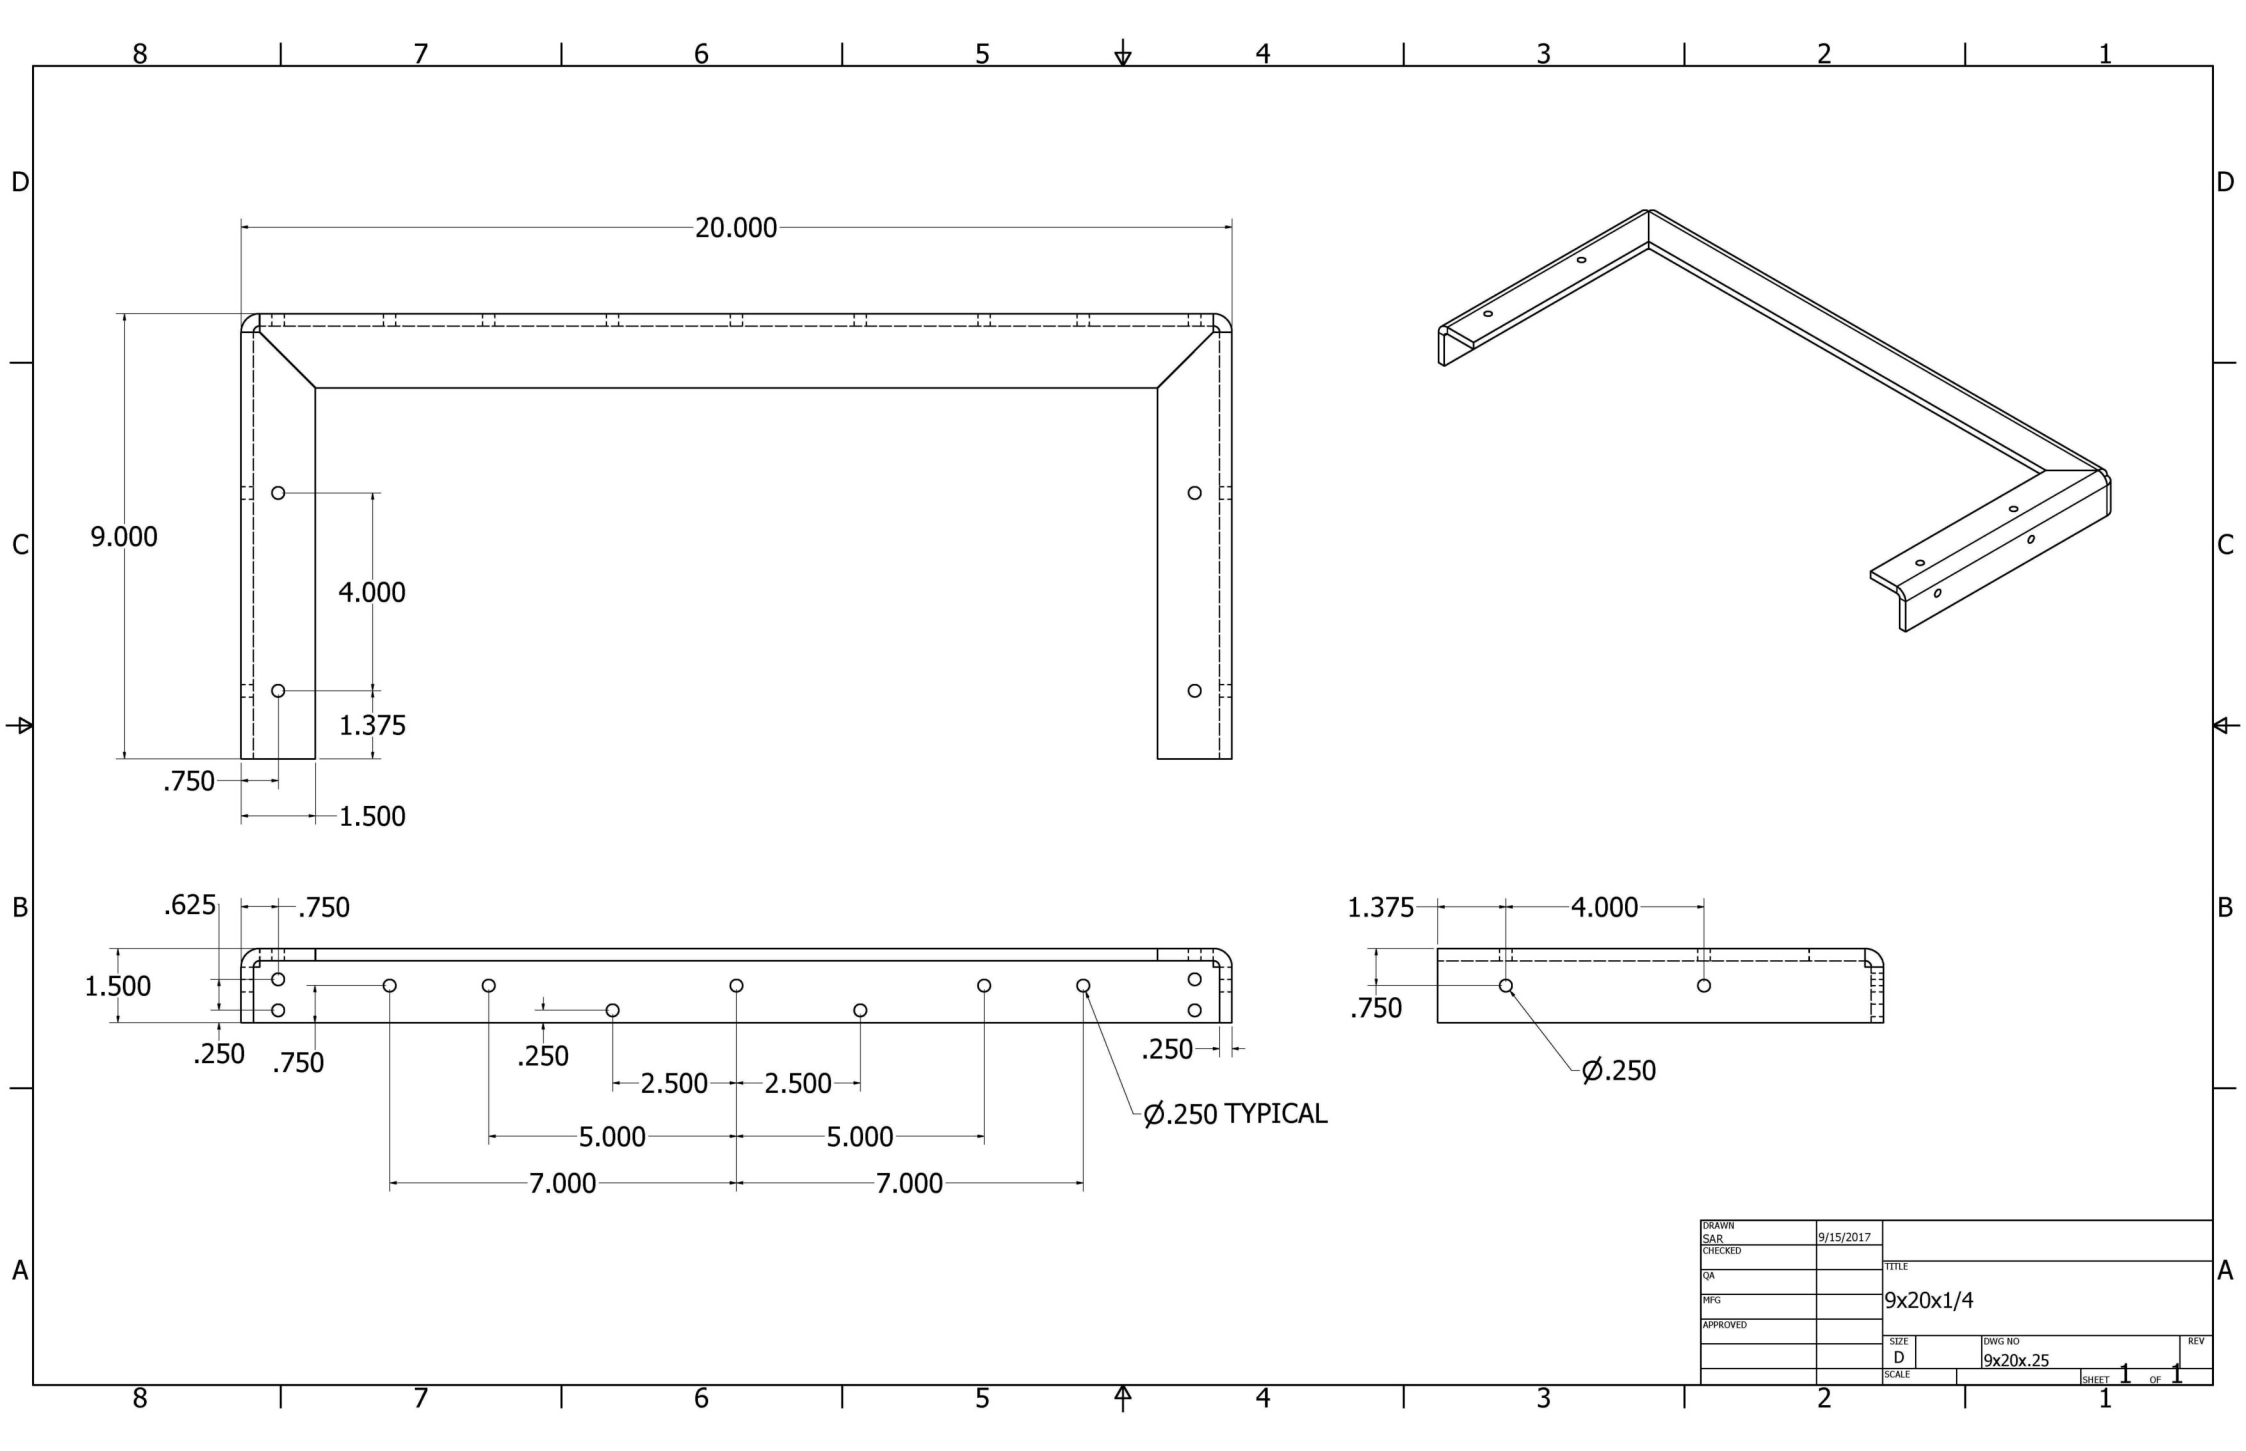

DRAWN	SAR	10/10/2017		
CHECKED			TITLE	
QA			6x20x1/4	
MFG				
APPROVED				
			SIZE	DWG NO
			D	6x20x.25
			SCALE	REV
			.75	1
				1
				SHEET 1 OF 1

DRAWN	SAR	9/15/2017		
CHECKED			TITLE	
QA			9x20x1/4	
MFG			SIZE	DWG NO
APPROVED			D	9x20x.25
			SCALE	REV
				1
			SHEET	1 OF 1