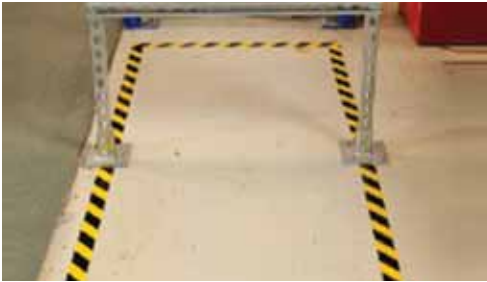

PART NO.	COLOR	SIZE	RECOMMENDED FOR	DESCRIPTION
GT1006TG	Black & Yellow	2" x 82'	Caution Area	Nichigo G-Tape™ 1006CT