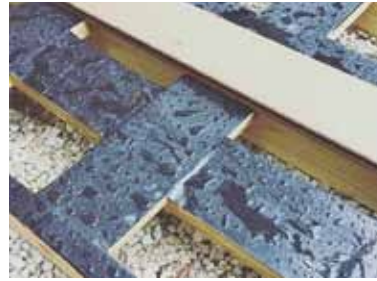

PART NO.	COLOR	SIZE	RECOMMENDED FOR	DESCRIPTION	CASE QTY
GT3040BK02	Black	2" x 65'	Acrylic/Flashing - All Surfaces	Nichigo G-Tape™ 3040BK	30
GT3040BK04	Black	4" x 65'	Acrylic/Flashing - All Surfaces	Nichigo G-Tape™ 3040BK	18
GT3040BK06	Black	6" x 65'	Acrylic/Flashing - All Surfaces	Nichigo G-Tape™ 3040BK	12
GT3040BK09	Black	9" x 65'	Acrylic/Flashing - All Surfaces	Nichigo G-Tape™ 3040BK	6
GT3040BK12	Black	12" x 65'	Acrylic/Flashing - All Surfaces	Nichigo G-Tape™ 3040BK	6