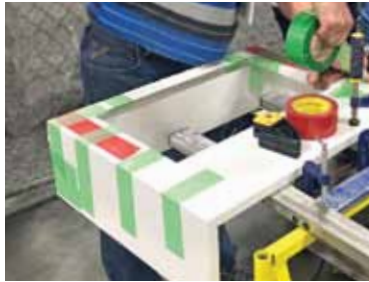

PART NO.	COLOR	SIZE	RECOMMENDED FOR	DESCRIPTION
GT1009GR	Green	2" x 163'	Multi-Purpose - All Surfaces	Nichigo G-Tape™ 1009GR