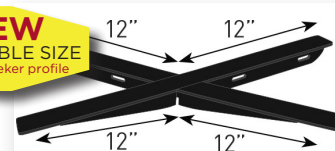

CounterBalance®

CrossBar

24" x 24" L

- Supports up to 18" overhangs on radius overhangs on corners of cabinets

$65⁰⁰ ea